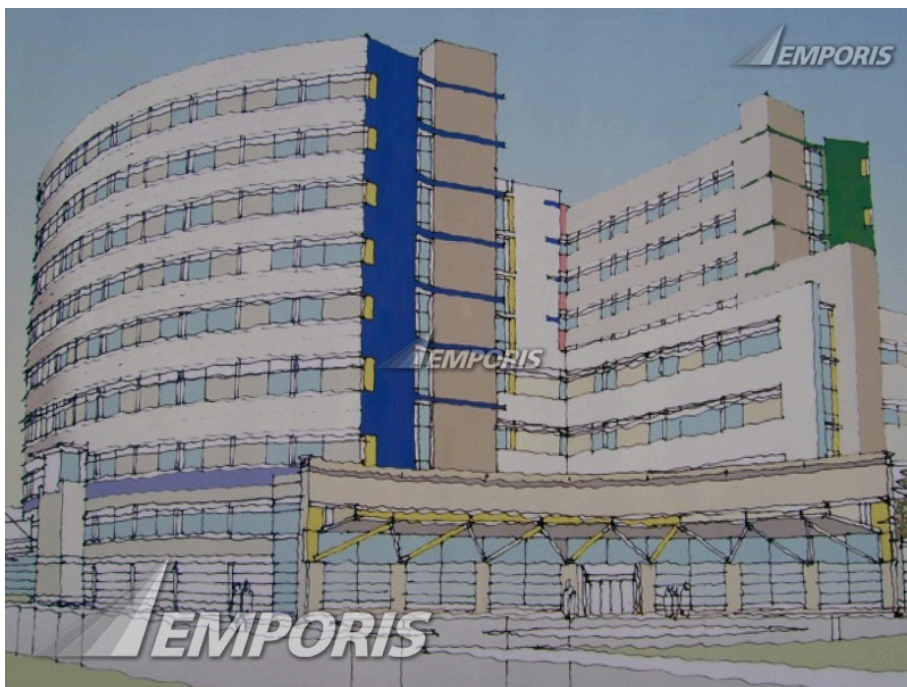

All Children's Hospital

Identification

EBN	244728
Name	All Children's Hospital
Construction Type	high-rise building
Current Status	existing [completed]

Location

Continent Name	North America	City Name	St. Petersburg
Country Name	U.S.A.	Postcode	33701
State Name	Florida	Address (as text)	501 6th Avenue South
Metro Area Name	Tampa-St. Petersburg-	Main Address	501-600 6th Avenue South

Clearwater Metro Area

Description

Facade System	exposed structure	Main Usage	hospital
Architectural style	modernism	Side Usage	parking

Spatial dimensions

Height (structural)	162.5 ft	Floors (overground)	10
Height (tip)	162.5 ft	Parking places	1,000
Height (floor-floor)	14 ft	Gross Floor Area (GFA)	Buy full PDF
Floors (underground)	1	Usable Floor Area (UFA)	Buy full PDF