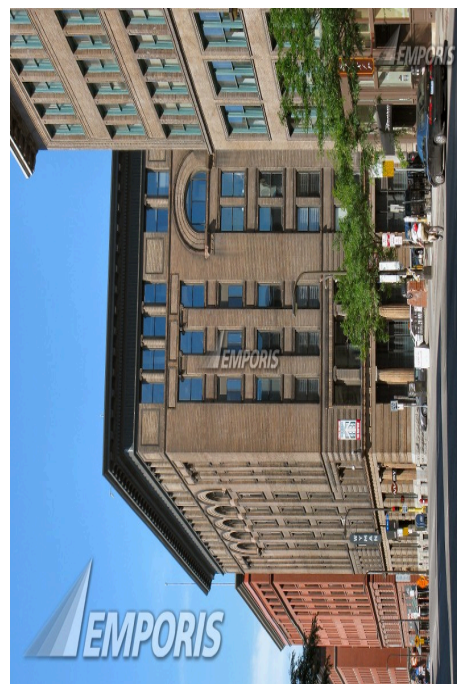

Wyman Partridge Building

Identification

EBN 210321

Name Wyman Partridge Building

Alternative Name Wyman Building, Wyman Merchandise Mart

Construction Type high-rise building

Complex Type office complex

Complex Name Wyman Partridge Buildings

Map

Description

Facade System	applied masonry	Architectural style	renaissance revival
Facade Material	brick	Main Usage	commercial office dance club
Facade Color	brown	Side Usage	service branch(es) restaurant