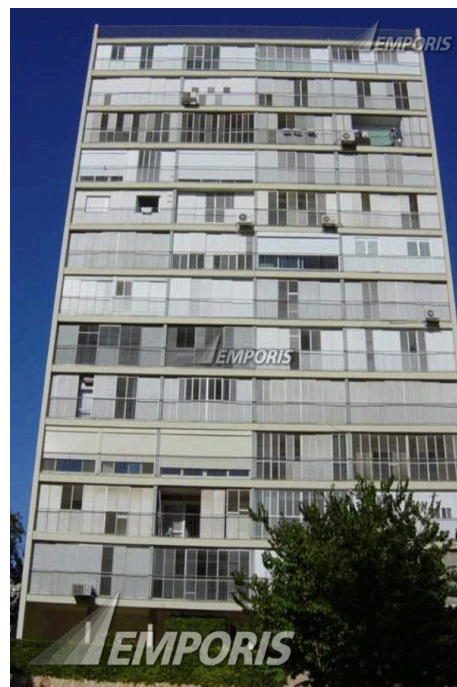

2 Levitan Street

Identification

EBN	169257
Name	2 Levitan Street
Construction Type	high-rise building
Complex Type	residential complex
Complex Name	Levitan Towers
Current Status	existing [completed]

Location

Continent Name	Asia	District (2nd level)	Newe Avivim
Country Name	Israel	Address (as text)	2 Levitan Street
State Name	Tel Aviv District	Main Address	2 Levitan Street
Metro Area Name	Tel Aviv Metro Area	Latitude	32.118711
City Name	Tel Aviv - Yaffo	Longitude	34.795718