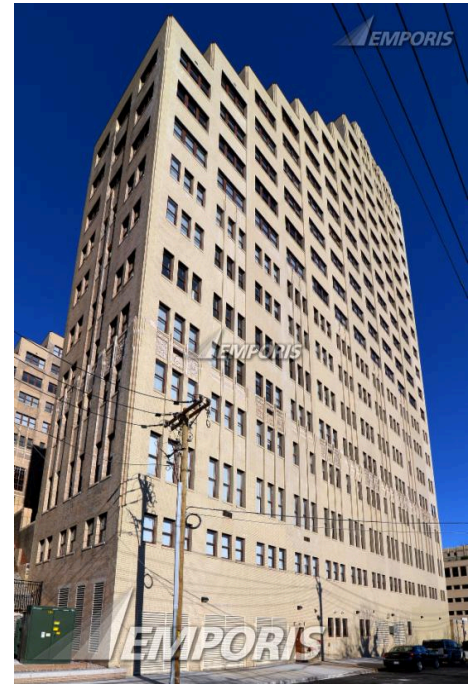

The Criterion

Identification

EBN 121653

Name The Criterion

Alternative Name B. S. Pollack Hospital
Tuberculosis Building
Progressive Nursing Center
Berthold S. Pollack Hospital for Chest Diseases
Medical Center O Building

Construction Type high-rise building

Complex Type residential complex

Complex Name The Beacon

Current Status existing [completed]

Location

Continent Name North America

City Name

Jersey City