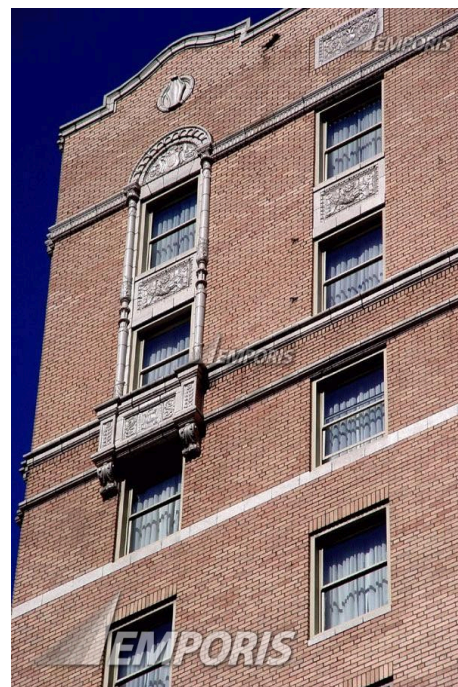

Mayflower Park Hotel

Identification

EBN	119399
Name	Mayflower Park Hotel
Alternative Name	Mayflower Hotel, Bergonian
Construction Type	high-rise building
Current Status	existing [completed]

Location

Continent Name	North America	District (1st level)	Downtown Seattle
Country Name	U.S.A.	District (2nd level)	Central Business District
State Name	Washington	Postcode	98101
Zone	Central Business District	Address (as text)	405 Olive Way

Description

Structural Material	concrete	Facade Color	light brown
----------------------------	----------	---------------------	-------------

Facade System	applied masonry	Architectural style	beaux-arts / historism
----------------------	-----------------	----------------------------	------------------------